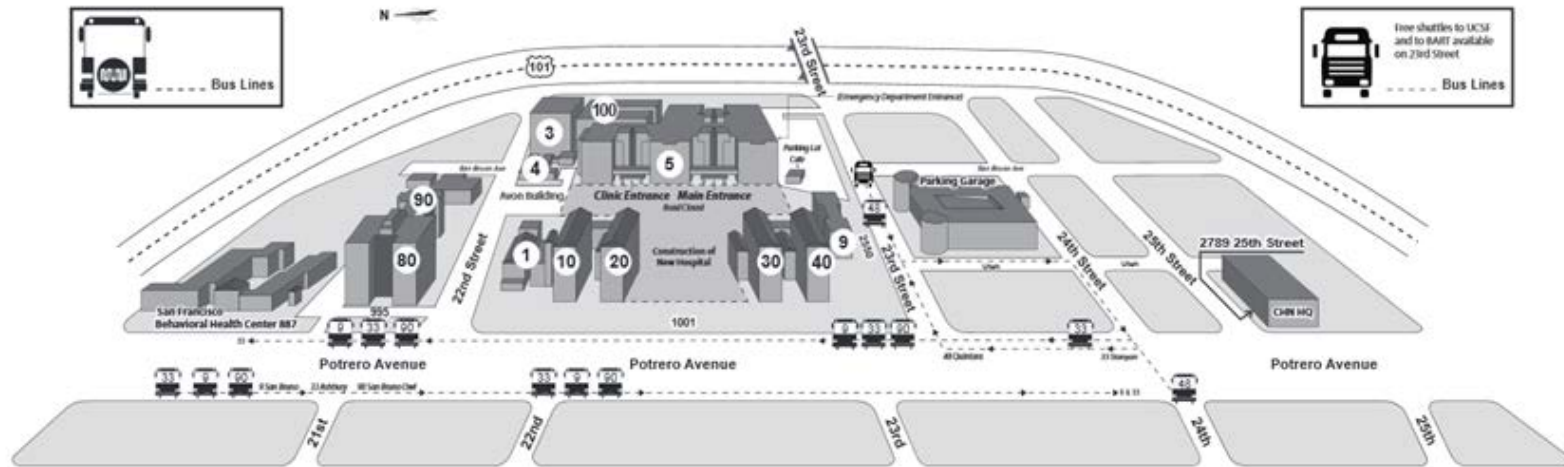

San Francisco General Hospital and Trauma Center

The CCR is located in SFGH Building 10 2nd Floor Room 1206